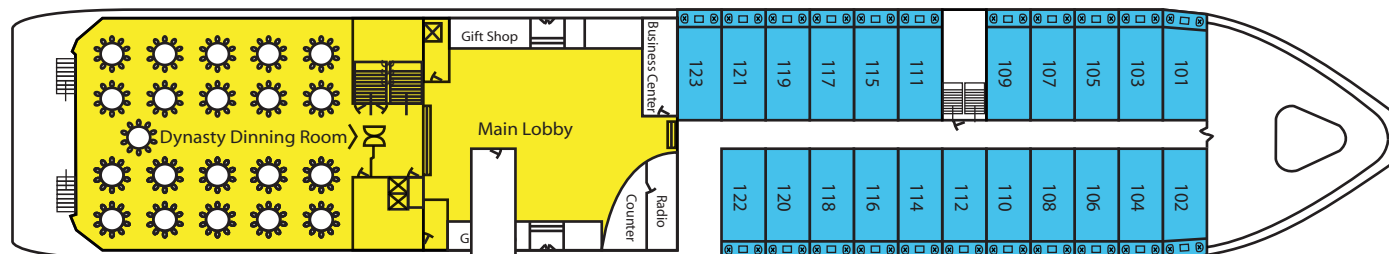

Victoria Prince

Pinnacle Deck

Observation Deck

Bridge Deck

Promenade Deck

Main Deck

Shangrila Suites
57.80 sq.m.
622.15 sq.ft.

Deluxe Suites
42.53 sq.m.
457.79 sq.ft.

Junior Suites
27.34 sq.m.
294.29 sq.ft.

Standard Cabins
19.60 sq.m.
210.97 sq.ft.

All cabins with private balcony
(included in above dimensions)