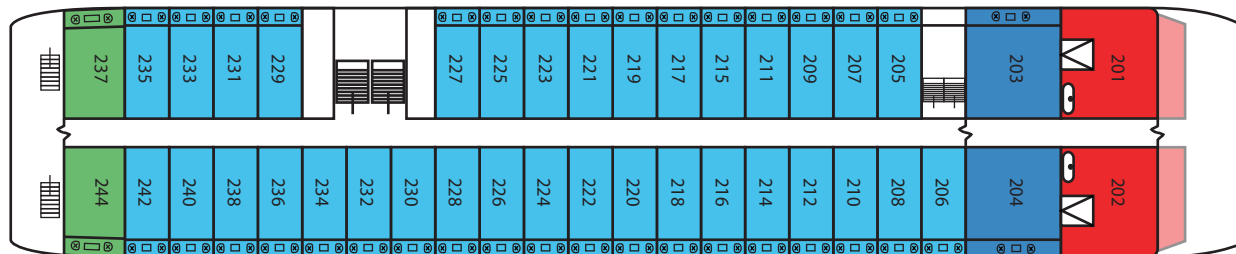

Victoria Prince

Pinnacle Deck

Observation Deck

Bridge Deck

Promenade Deck

Main Deck

Shangrila Suites
57.80 sq.m.
622.15 sq.ft.

Deluxe Suites
42.53 sq.m.
457.79 sq.ft.

Junior Suites
27.34 sq.m.
294.29 sq.ft.

Standard Cabins
19.60 sq.m.
210.97 sq.ft.

All cabins with private balcony
(included in above dimensions)