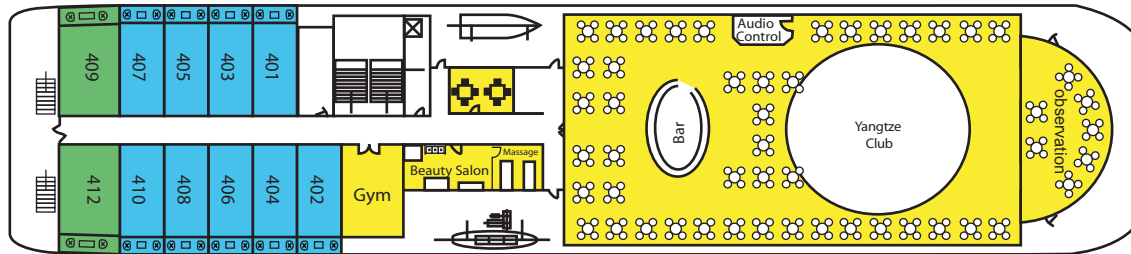

Victoria Prince

Pinnacle Deck

Observation Deck

Bridge Deck

Promenade Deck

Main Deck

Shangrila Suites
57.80 sq.m.
622.15 sq.ft.

Deluxe Suites
42.53 sq.m.
457.79 sq.ft.

Junior Suites
27.34 sq.m.
294.29 sq.ft.

Standard Cabins
19.60 sq.m.
210.97 sq.ft.

All cabins with private balcony
(included in above dimensions)