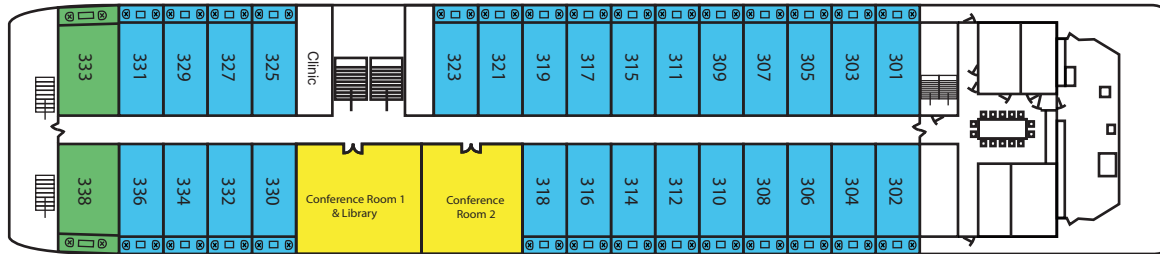

Victoria Prince

Pinnacle Deck

Observation Deck

Bridge Deck

Promenade Deck

Main Deck

Shangrila Suites
57.80 sq.m.
622.15 sq.ft.

Deluxe Suites
42.53 sq.m.
457.79 sq.ft.

Junior Suites
27.34 sq.m.
294.29 sq.ft.

Standard Cabins
19.60 sq.m.
210.97 sq.ft.

All cabins with private balcony
(included in above dimensions)