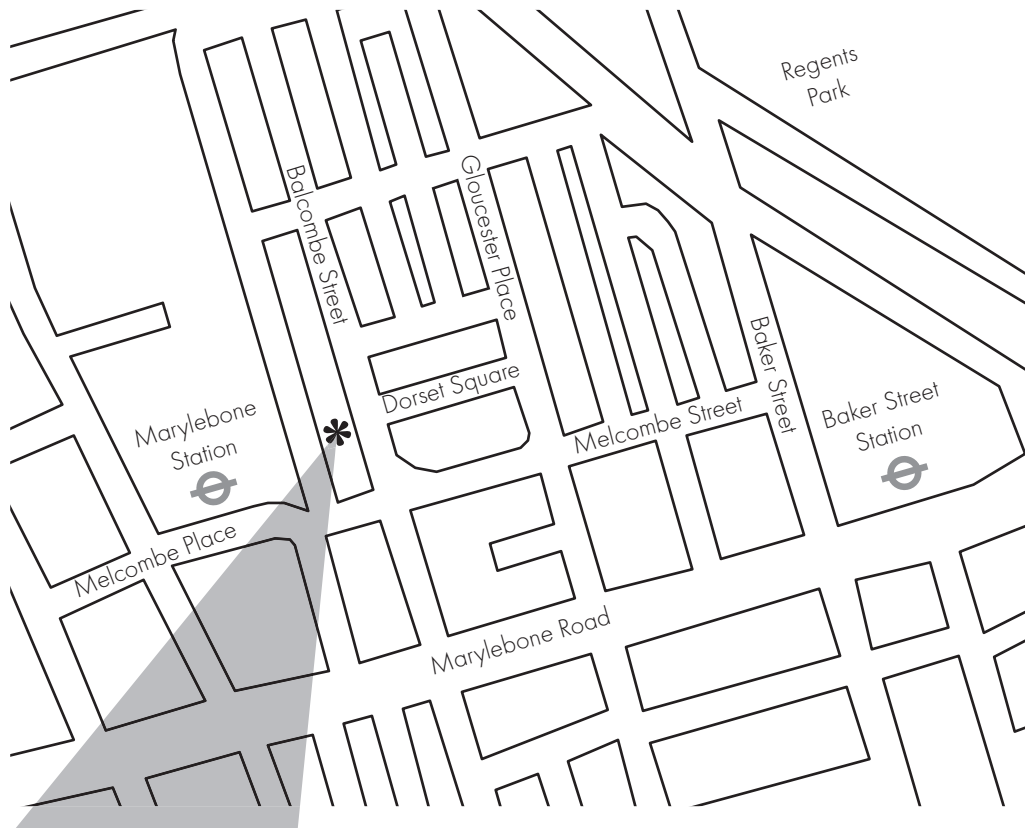

VOYAGES JULES VERNE

*Voyages Jules Verne
21 Dorset Square
London, NW1 6QG

Directions

From Marylebone Station (Bakerloo Line & Mainline services)

Bear left onto Melcombe Place, continue straight ahead into Dorset Square, turn left onto Balcombe Street and we are 100 yards down on the left hand side.

From Baker Street Tube (Hammersmith & City, Circle, Metropolitan and Jubilee lines). Take the exit for Baker Street North, bear right onto Baker Street and take the first left into Melcombe Street. Cross over Gloucester Place and turn right onto Balcombe Street. We are 100 yards down on the left hand side.